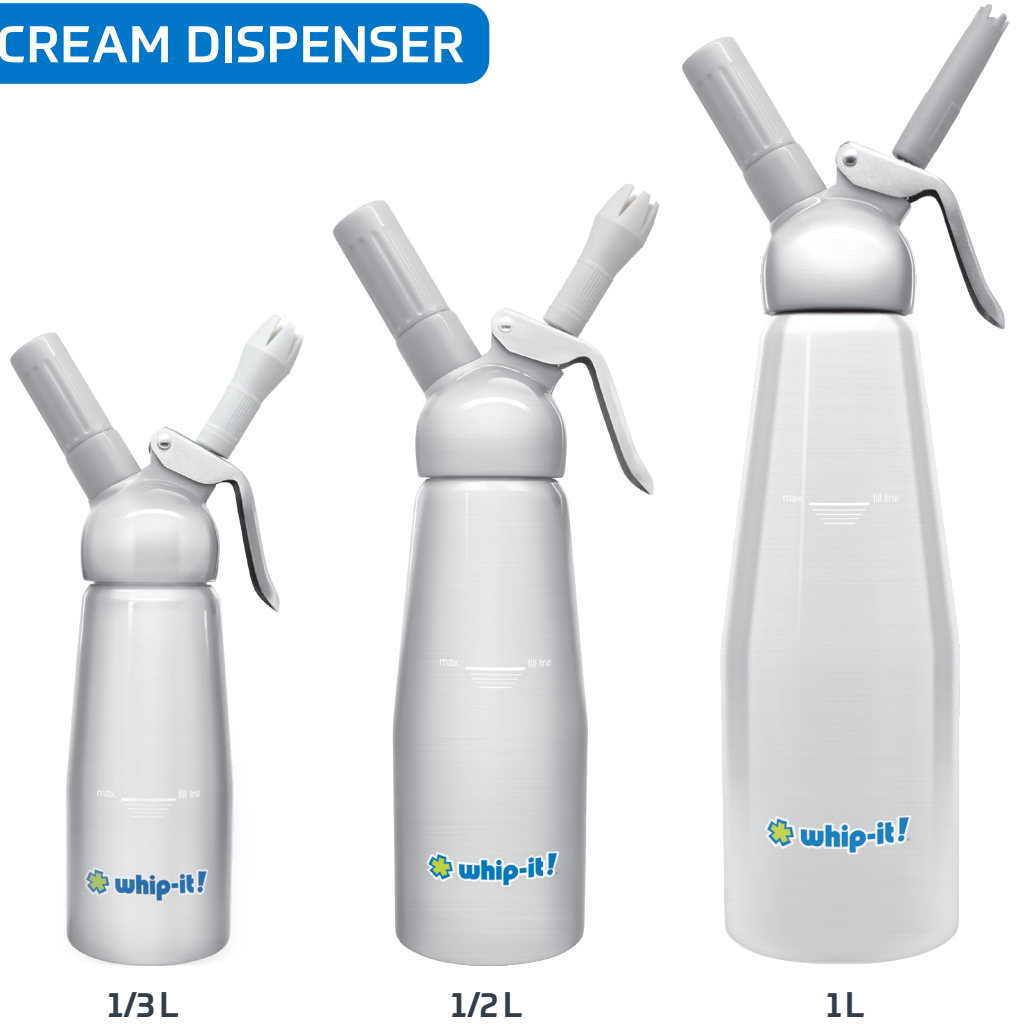

PARTS DIAGRAM

WHIP-IT! ELEMENT CREAM DISPENSER

1/3L

1/2L

1L

Dispenser Bottle

Dispenser Head

Charger Holder

Decorator Tips Set
(Star, Tulip & Round)

Thread Cap

Cleaning Brush

Piston Valve
PRT-196

Piston Cap

Flat Gasket
PRT-47